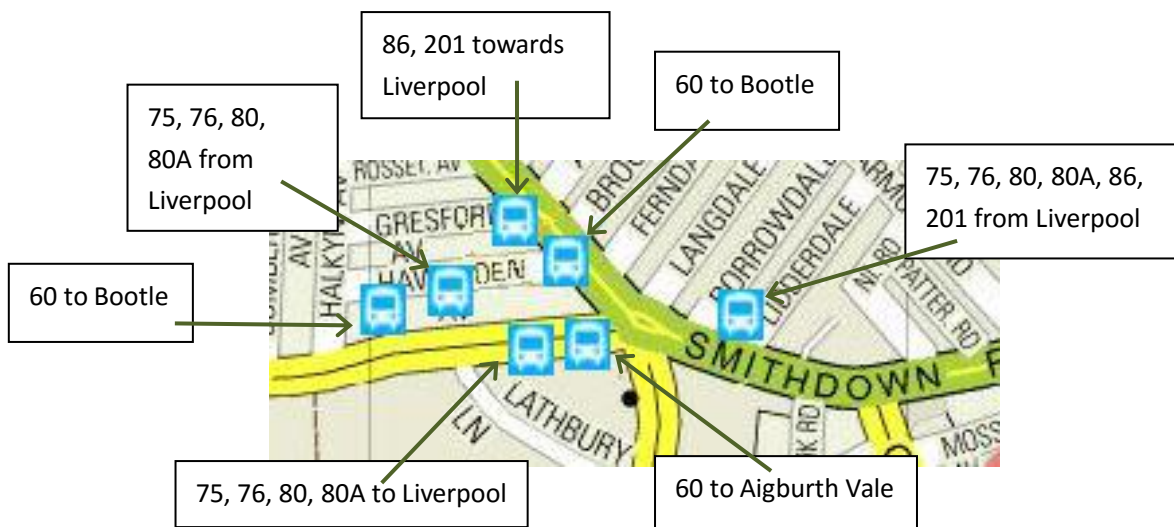

Visiting us?

We are located at the Smithdown Road end of Ullet Road. If you come by car, it is usually possible to park in Lathbury Lane just opposite or Greenbank Drive just around the corner.

Coming by bus? Buses 60, 75, 76 and 80 come along Ullet Road and stop very close. Buses 86 and 201 come along Smithdown Road and stop near the junction with Ullet Road.

Coming by train? Nearest stations are: Wavertree Tech Park (then 60 bus towards Aigburth Vale) and Mossley Hill (then 80A towards Liverpool).

Coming by bike? We have bike racks at the back of the building available for use - ask your therapist for directions.