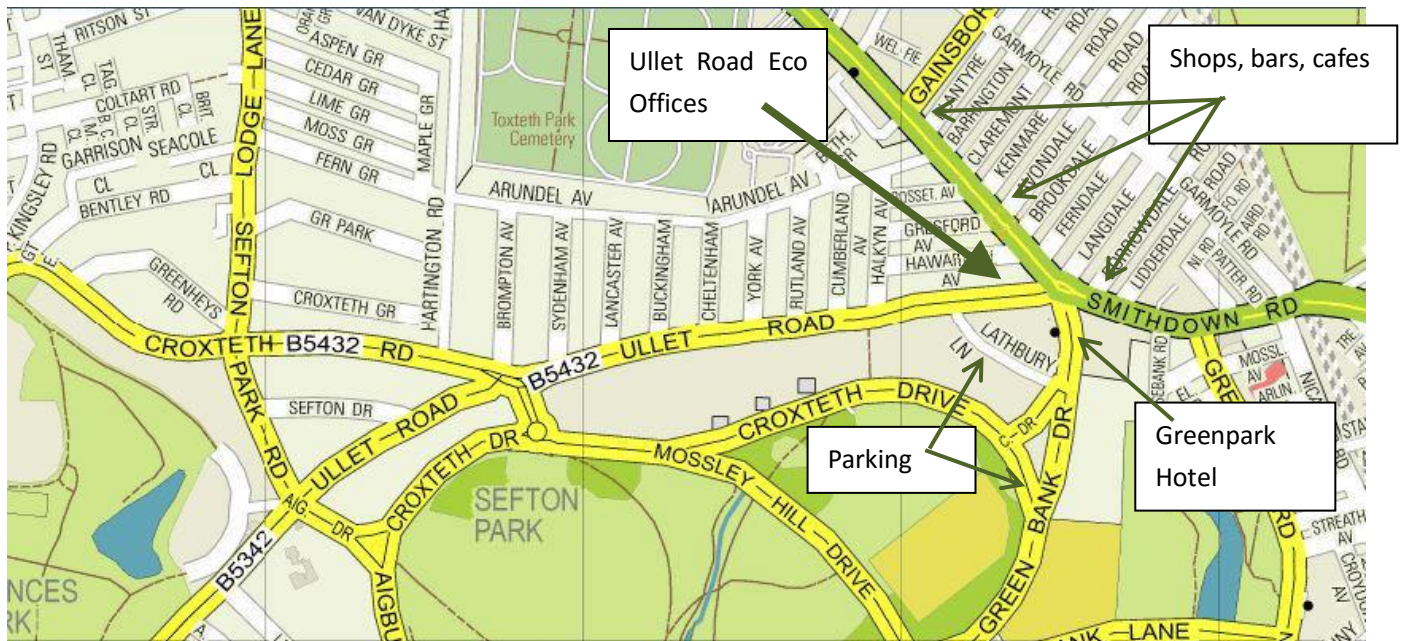

Visiting us?

We are located at the Smithdown Road end of Ullet Road. If you come by car, it is usually possible to park in Lathbury Lane just opposite or Greenbank Drive just around the corner.

Coming by bus? Buses 60, 75, 76 and 80 come along Ullet Road and stop very close. Buses 86 and 201 come along Smithdown Road and stop near the junction with Ullet Road.

Coming by train? Nearest stations are: Wavertree Tech Park (then 60 bus towards Aigburth Vale) and Mossley Hill (then 80A towards Liverpool).

Coming by bike? We have bike racks at the back of the building available for use - ask your therapist for directions.